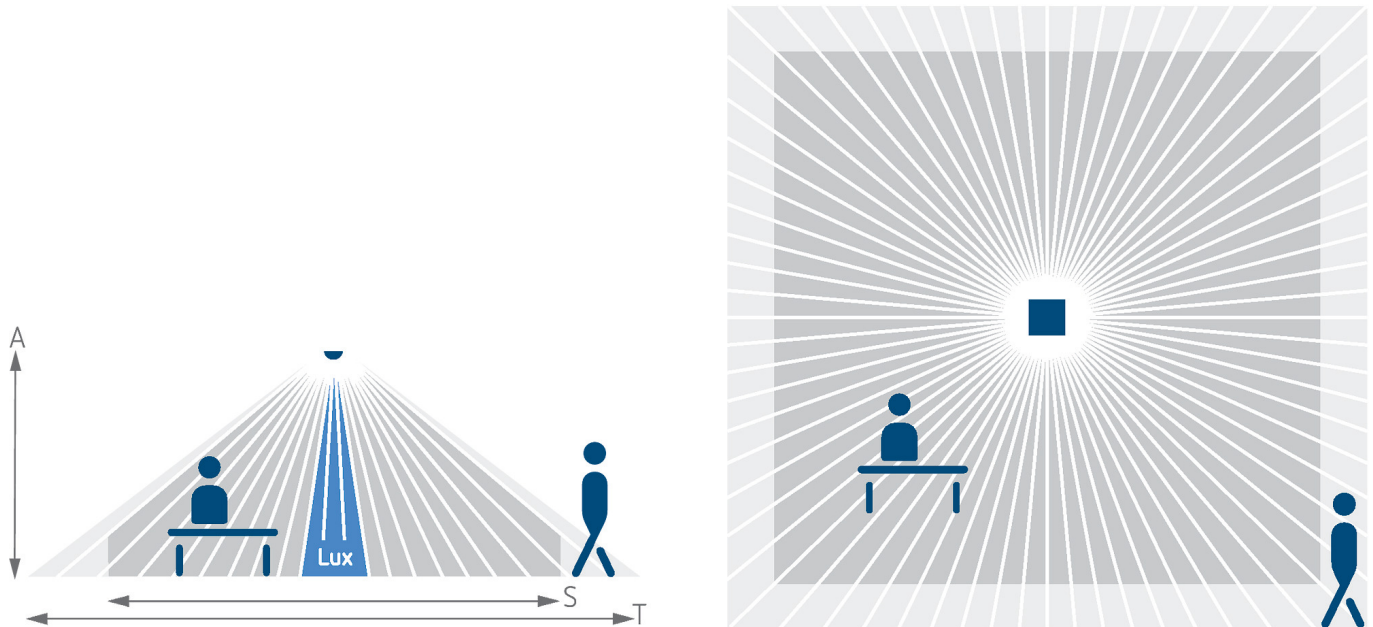

thePrema S360 Slave E UP BK

Item no.: 2070632

theben

Detection range for planning applications at a temperature of 21 °C