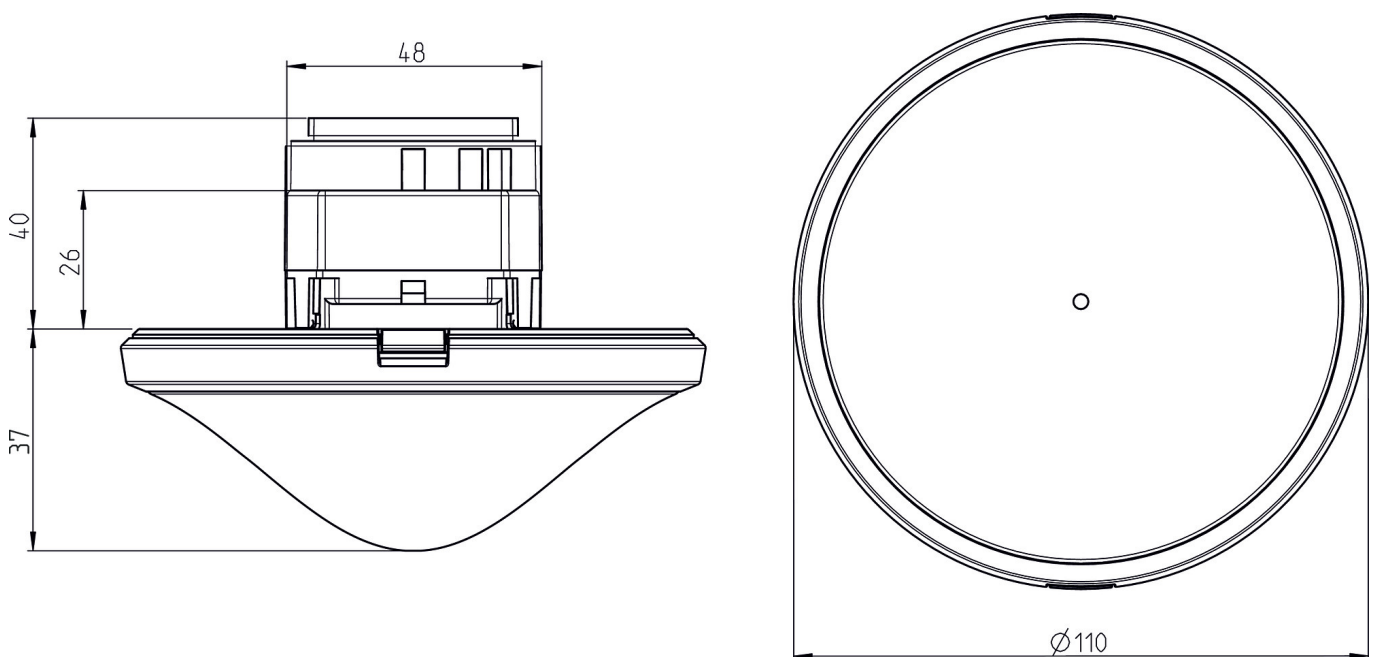

Detection range according to Sensnorm IEC 63180

Mounting height (A)	Diagonally (T)	Head on to (R)	Sitting (S)
2.5 m	40 m² | 6.3 m x 6.3 m	22 m² | 4.7 m x 4.7 m	20 m² | 4.5 m x 4.5 m

Scale drawings