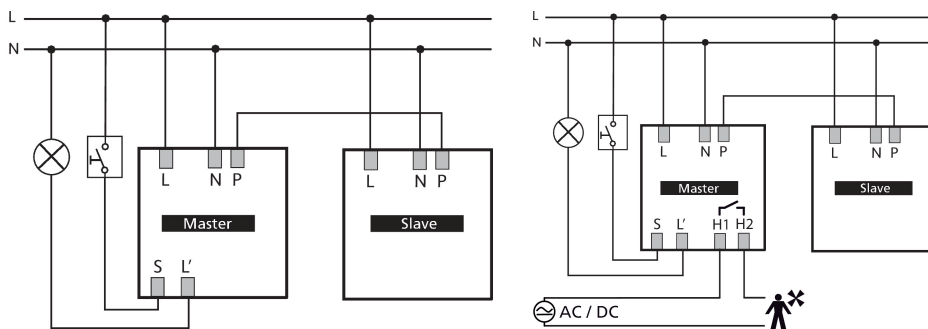

thePrema S360 Slave E UP BK

Item no.: 2070632

theben

Presence and motion detectors
Indoor detectors

Description

- Passive infra-red presence detector for flush-mounted ceiling installation
- Square detection area 360°
- Slave version for thePrema master presence detectors
- Ready for immediate use due to factory preset
- Test mode for checking function and detection area
- Extension of detection area via Master/Slave or Master/Master switching, a maximum of 10 detectors can be switched in parallel with each other
- Ceiling installation in flush-mounted socket
- Ceiling installation also possible with surface-mounted frame
- User remote control theSenda S, management remote control SendaPro (optional)
- * According to warranty terms and conditions, see www.theben.de/en/guarantee

thePrema S360 Slave E UP BK

Item no.: 2070632

Technical data

thePrema S360 Slave E UP BK		thePrema S360 Slave E UP BK	
Operating voltage	110 – 230 V AC ± 10 %	Lamps	Incandescent/halogen lamps, fluorescent lamps, Energy saving lamps, LEDs
Frequency	50 – 60 Hz	Type of connection	Screw terminals
Installation height	2 – 3 m	Max. cable cross section	max. 2 x 2,5 mm ²
Minimum height	> 1,7 m	Size of concealed housing	Ø 55 mm (NIS, PMI)
Installation type	Ceiling installation	Detection range	49 m ² (7,0 x 7,0 m)
Colour	Black	Detection angle	360°
Switching output	Slave	Ambient temperature	0°C ... 50°C
Power consumption	~0.1 W	Type of protection	IP 40 (when fitted)
Light measurement	Mixed light measurement		

Connection example

Detection range for planning applications at a temperature of 21 °C

Mounting height (A)	Sitting (S)	Walking (T)
2 m	9 m ² 3 m x 3 m	20 m ² 4.5 m x 4.5 m ± 0.5 m
2.5 m	16 m ² 4 m x 4 m	36 m ² 6 m x 6 m ± 0.5 m
3 m	25 m ² 5 m x 5 m, 25 m ² 5 m x 5 m	49 m ² 7 m x 7 m ± 1 m
3.5 m		64 m ² 8 m x 8 m ± 1 m